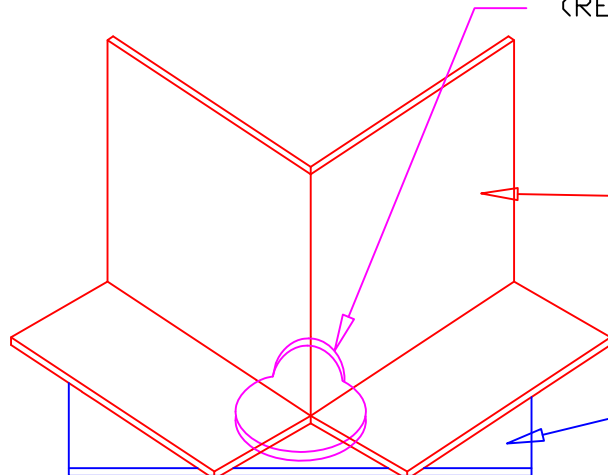

HEAT WELD PREMOLDED  
FLEX INSIDE CORNER  
(REQ'D)

FLEX MF/R FLASHING  
MEMBRANE

FLEX FB FIELD MEMBRANE

HEAT WELD PREMOLDED OUTSIDE CORNER  
(REQ'D)

FLEX MF/R FLASHING MEMBRANE

FLEX FB FIELD MEMBRANE

TITLE	
INSIDE/OUTSIDE CORNER	
NAME	
DETAIL NO. 3.20	
DRAWN BY:	DATE:
KF	07/2007
APPLICABLE TO FLEX	
ADHERED SYSTEMS	
FLEX MEMBRANE INTERNATIONAL	2670 LEISCZ'S BRIDGE RD. LEESPORT, PA 19533 800-969-0108 www.flexmembranes.com