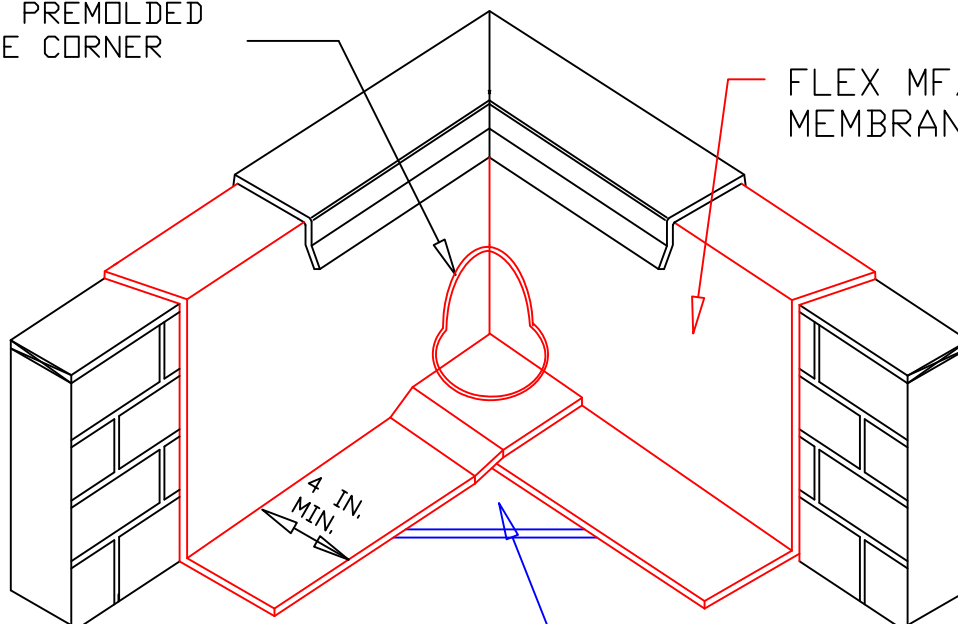

HEAT WELD PREMOLDED  
FLEX INSIDE CORNER  
(REQ'D)

FLEX MF/R FLASHING  
MEMBRANE

FLEX FB FIELD MEMBRANE

HEAT WELD PREMOLDED OUTSIDE CORNER  
(REQ'D)

FLEX MF/R FLASHING MEMBRANE

FLEX FB FIELD MEMBRANE

TITLE	
INSIDE/OUTSIDE CORNER	
NAME	
DETAIL NO. 3.20	
DRAWN BY:	DATE:
KF	07/2007
APPLICABLE TO FLEX	
ADHERED SYSTEMS	
FLEX MEMBRANE INTERNATIONAL	2670 LEISCZ'S BRIDGE RD. LEESPORT, PA 19533 800-969-0108 www.flexmembranes.com